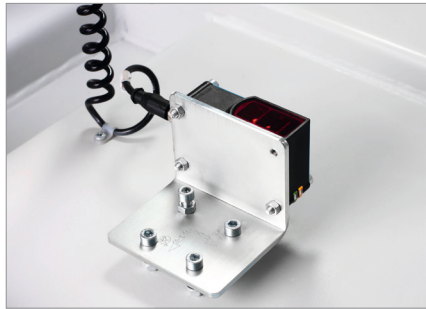

HSM TCS

HSM TCS (Torsion Control System) for monitoring press ram movement.