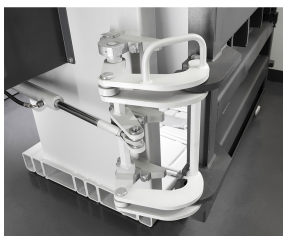

## HSM V-Press 860 P vertical baling press

The vertical baling press HSM V-Press 860 P is specially designed for the compression of opened or perforated PET/UBC bottles.

### Technical data

<b>Order number:</b>	6148764	<b>Loading aperture width x height:</b>	1195 x 650 mm
<b>EAN</b>	4026631073684	<b>Bale length x Bale width x Bale height:</b>	1200 x 780 x 1200 mm
<b>Pressing power:</b>	434 kN	<b>Width x Depth x Height:</b>	1797 x 1273 x 2985 mm
<b>Specific pressing power:</b>	46,37 N/cm <sup>2</sup>	<b>Weight:</b>	2220 kg
<b>Voltage / Frequency:</b>	400 V / 50 Hz	<b>Related product line:</b>	V-Press
<b>Cycle time when idling vacío:</b>	25 s	<b>Type of consumables:</b>	Wire
<b>Volume throughput in idle operation (theor.):</b>	12 m <sup>3</sup> /h	<b>Press material:</b>	Plastic film, Mixed paper, Cardboard, Punch waste/residue, Clothing, Big Bags, HDPE / LDPE hollow containers & plastic bottles, Polystyrene, PET
<b>Loading height:</b>	1115 mm		

### Product information

Reinforced press chamber and hydraulic door lock - Convenient opening and closing, no manual effort required

Robust mechanical bale ejector chain

Double quantity of retaining claws optimize the compression of the pressing material and reduce the number of loading actions