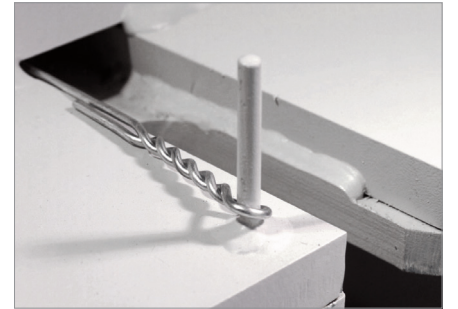

Strapping

Manual bale strapping with wire.