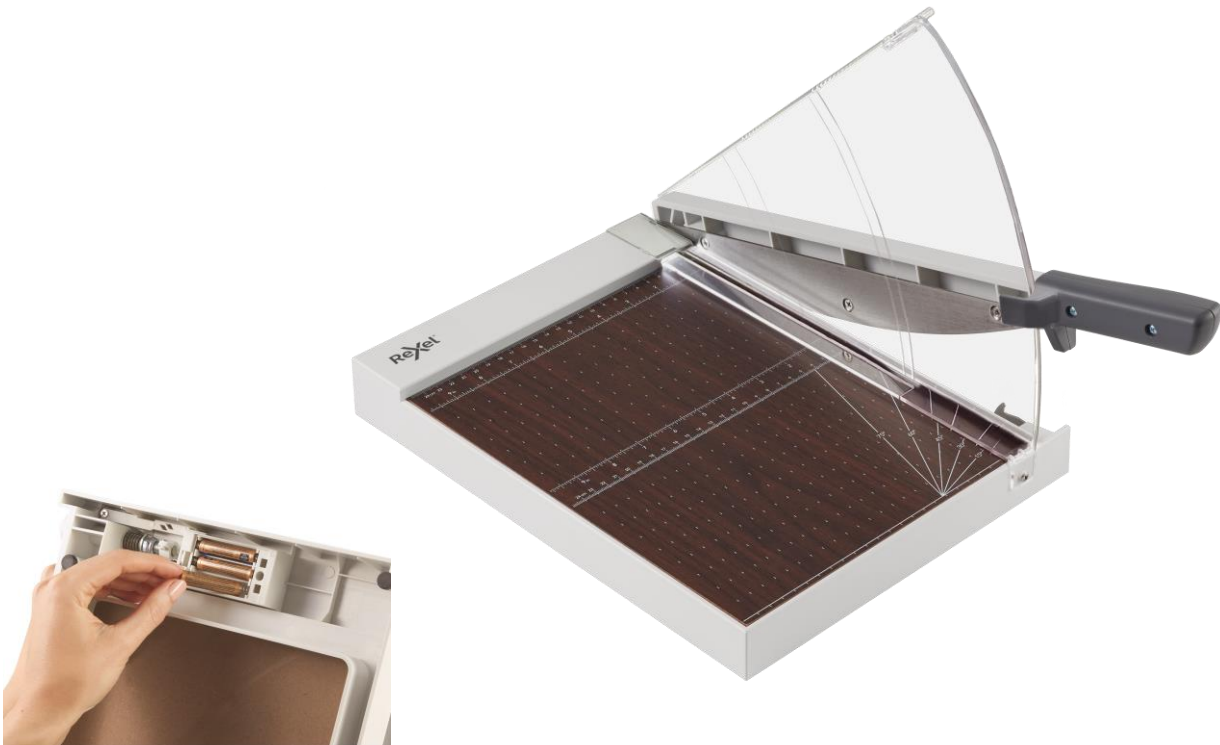

ClassicCut 1210W

Office Guillotine

Simple desktop guillotine for home office, small-office and educational users. This trimmer has a solid wood surface and EdgeGlow LED lighting to help you achieve the perfect cut every time.

Features & Benefits

- Trim length: 305mm (A4)
- Trim capacity: 10 sheets 80g
- Solid wood surface is printed with alignment guides to help improve trimming accuracy
- EdgeGlow LED light guide illuminates the edge of the trimmer to show exactly where cuts will be made
- Acrylic safety guard and safety latch keeps blade in place when not in use
- Self-sharpening stainless steel blade

Technical Specifications

Trim length (mm)	305	Back stop	n/a
Paper size	A4	Paper clamp	n/a
Trim capacity Straight cut 80g:	10	Blade lock	Yes
Paper guides	n/a	Safety guard	Yes
Ruler in cm & inches	Yes	Product code	20201210W