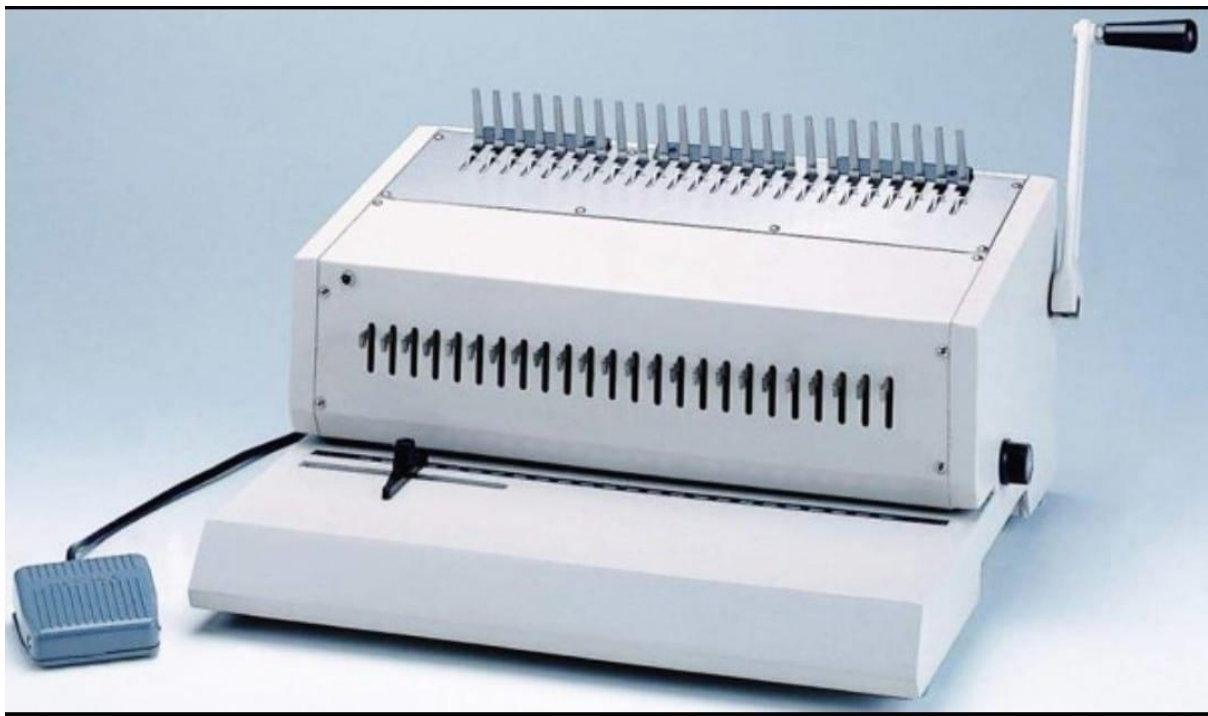

HIC Electric Binding Machine

HEPB 240

HEAVY DUTY

- . Punching/Binding Style: Electric / Manual
- . Binding Capacity: 50mm/425sheets
- . Punching Capacity: 20 sheets (24dies)
- . Punch/Bind Length: 356mm(F4)
- . Dimension(LxWxH) : 438x381x191
- . Weight(Kgs): 22
- . Comes with Foot Pedal